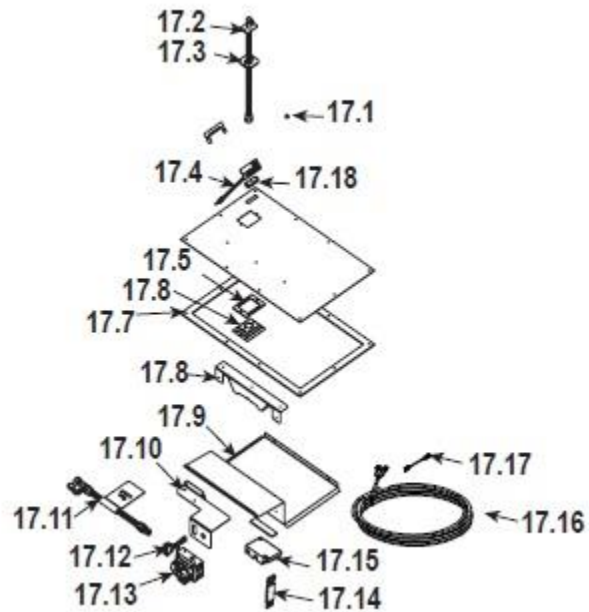

Quadra-Fire Twilight II Gas Fireplace

ITEM	DESCRIPTION	COMMENTS	PART NUMBER
	Log Assembly /Burner Assembly	Pre SN #0021355692	SRV2087-004
	Log Set Assembly	Post SN # 0021355692	LOGS-MSR
1	Log 1		SRV2005-701
2	Log 2		SRV2005-700
3	Log 3		SRV2005-702
4	Log 4		SRV2005-703
5	Log 5		SRV2005-704
6	Log 6		SRV2005-705
7	Log Set Assembly /Burner Assembly	Pre SN #0021355692	SRV2087-004
	Burner Assembly	Post SN # 0021355692	2087-004
8	Refractory, Side		SRV2005-730
9	Grate Assembly		2005-012
10	Indoor Glass Assembly		GLA-6TROC
11	Hood - Interior Side		SRV60-143-BK
12	Glass Clip		2087-121
13	Junction Box		4021-013
14	Junction Box Shield		2087-149
15	Outdoor Glass Assembly		GLA-OUTDOOR2
16	Mesh Assembly	Pre 0023001898	TWI-II-MESH
		Post 0023001898	MESH-TWI-EXT

#17 Valve Assembly

ITEM	DESCRIPTION	COMMENTS	PART NUMBER
17.1	Burner Orifice (NG) (#32C)		582-832
	Burner Orifice (LP) (#50C)		582-850
17.2	12" Flex Tube Assembly		383-302A
17.3	Burner Neck Gasket		438-407
17.4	Pilot Assembly NG		2090-012
	Pilot Assembly LP		2090-013
	Pilot Tube		SRV485-301
17.5	Orifice Bracket Gasket		2087-110
17.6	Orifice Bracket		2087-109
17.7	Valve Plate Gasket		2087-112
17.8	Valve L Bracket		674-168
17.9	Valve Bracket		2087-117
17.10	Valve Bracket		2087-116
17.11	Flex Ball Valve Assembly		302-320A
17.12	ON/OFF Rocker Switch		060-521A
17.13	Valve NG		593-500
	Valve LP		593-501
17.14	Wire Assembly		593-590A
17.15	Control Module		593-592
17.16	Wall Switch Wire		2118-170
17.17	Jumper Wire		2155-033
17.18	3-Hole Grommet		2118-420