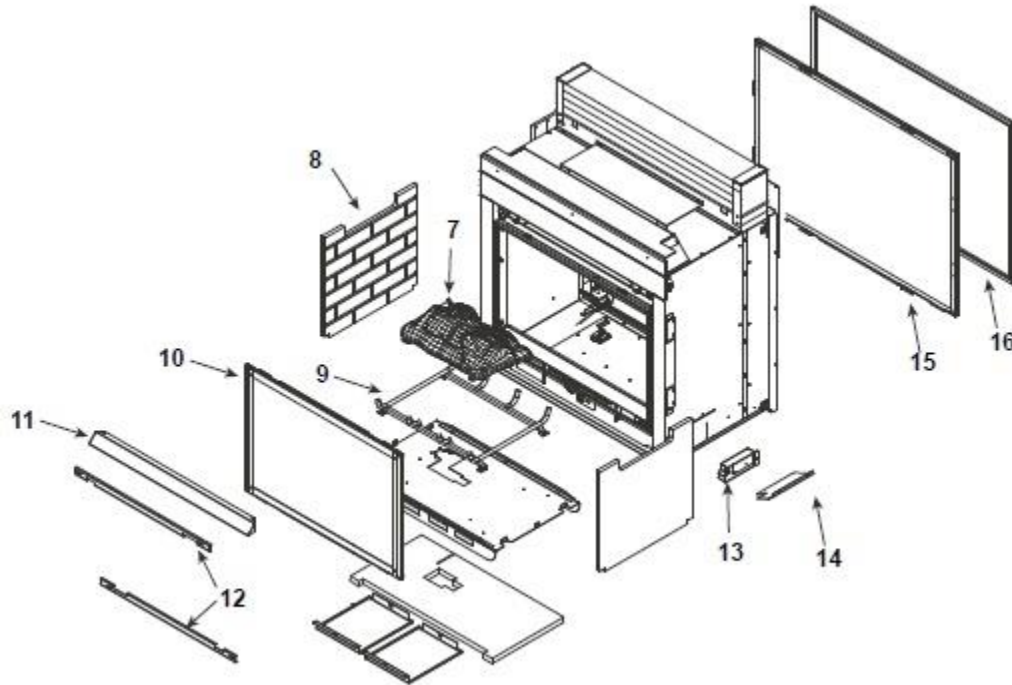

Quadra-Fire Twilight II Gas Fireplace

ITEM	DESCRIPTION	COMMENTS	PART NUMBER
	Log Assembly /Burner Assembly	Pre SN #0021355692	SRV2087-004
	Log Set Assembly	Post SN # 0021355692	LOGS-MSR
1	Log 1		SRV2005-701
2	Log 2		SRV2005-700
3	Log 3		SRV2005-702
4	Log 4		SRV2005-703
5	Log 5		SRV2005-704
6	Log 6		SRV2005-705
7	Log Set Assembly /Burner Assembly	Pre SN #0021355692	SRV2087-004
	Burner Assembly	Post SN # 0021355692	2087-004
8	Refractory, Side		SRV2005-730
9	Grate Assembly		2005-012
10	Indoor Glass Assembly		GLA-6TROC
11	Hood - Interior Side		SRV60-143-BK
12	Glass Clip		2087-121
13	Junction Box		4021-013
14	Junction Box Shield		2087-149
15	Outdoor Glass Assembly		GLA-OUTDOOR2
16	Mesh Assembly	Pre 0023001898	TWI-II-MESH
		Post 0023001898	MESH-TWI-EXT

#17 Valve Assembly

ITEM	DESCRIPTION	COMMENTS	PART NUMBER
17.1	Burner Orifice (NG) (#32C)		582-832
	Burner Orifice (LP) (#50C)		582-850
17.2	12" Flex Tube Assembly		383-302A
17.3	Burner Neck Gasket		438-407
17.4	Pilot Assembly NG		2090-012
	Pilot Assembly LP		2090-013
	Pilot Tube		SRV485-301
17.5	Orifice Bracket Gasket		2087-110
17.6	Orifice Bracket		2087-109
17.7	Valve Plate Gasket		2087-112
17.8	Valve L Bracket		674-168
17.9	Valve Bracket		2087-117
17.10	Valve Bracket		2087-116
17.11	Flex Ball Valve Assembly		302-320A
17.12	ON/OFF Rocker Switch		060-521A
17.13	Valve NG		593-500
	Valve LP		593-501
17.14	Wire Assembly		593-590A
17.15	Control Module		593-592
17.16	Wall Switch Wire		2118-170
17.17	Jumper Wire		2155-033
17.18	3-Hole Grommet		2118-420